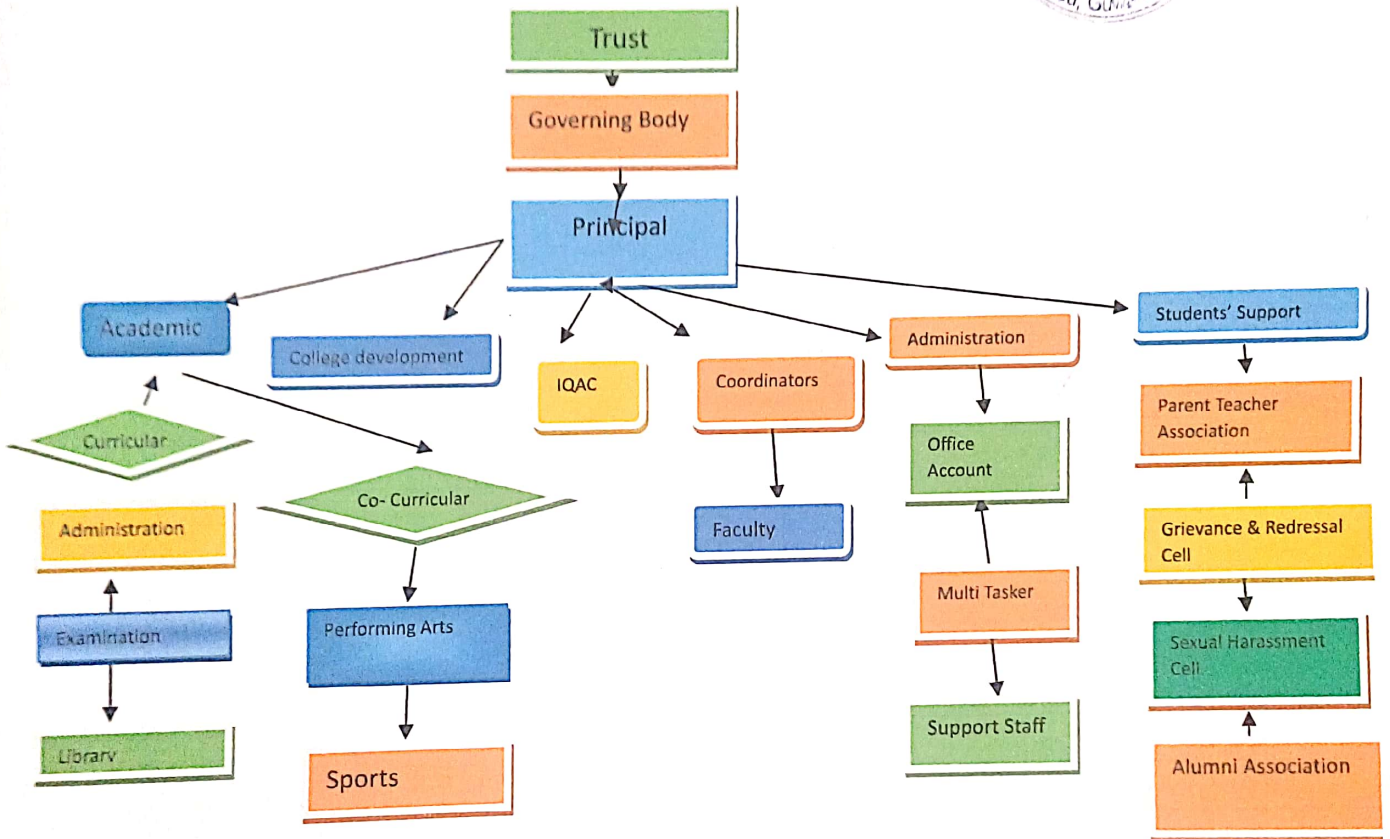

WEST GUWAHATI COLLEGE OF EDUCATION

Estd : 1992

Templeghat, Pandu, Guwahati - 781012, Assam

C: 9957179148 (M) # E-mail : wgcebed3@gmail.com # Website : www.wgce.org

Ref. No.

Date :

Dr. Gitanjali Choudhury
 Dr. Gitanjali Choudhury
 Principal
 West Guwahati College of Education
 Templeghat Pandu, Guwahati-12